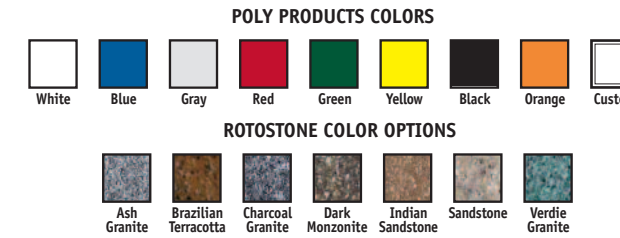

- 850 White Vinyl Cover
- 748 Poly Shelf Option