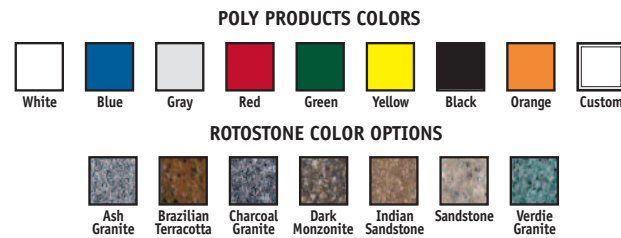

ELEVATOR TRUCK - NEW 848E

Capacity - 48 Cubic Feet
40" L x 26" W x 65" D x 76" H (6" Casters)