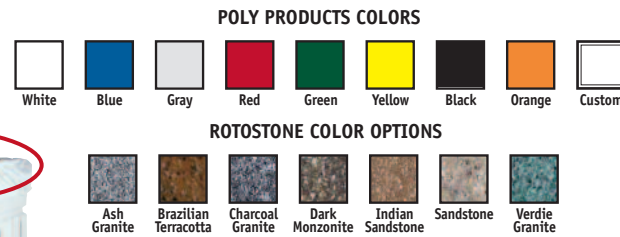

- 850 White Vinyl Cover
- 848LC Locking Poly Lid (2 piece cover - Locking Clasp Available)
- 860 Spring Platform
- 860HD Heavy-Duty All Wire Spring Platform