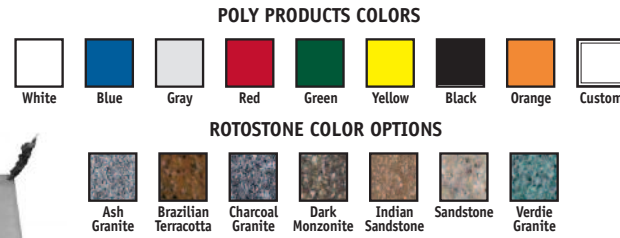

- 850 White Vinyl Cover
- 860 Spring Platform
- 860HD Heavy-Duty All Wire Spring Platform